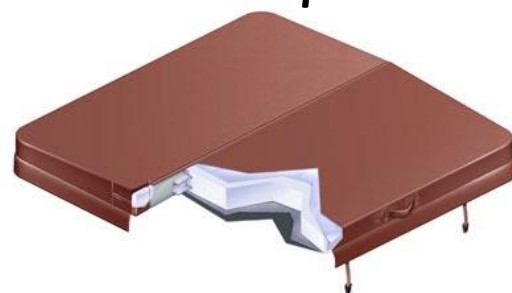

THERMOSHIELD PREMIER ★★★★★

4" x 2" TAPER 2LB FOAM R-17

- 6 MIL VAPOR BARRIER/ HEAT SEALED WRAP
- 28OZ PREMIUM MARINE GRADE VINYL
- MESH UNDERSIDE (BREATHES EASIER)
- (2) RUBBER GRIP HANDLES
- (4) ADJUSTABLE LOCKING TIE DOWNS
- STEEL C-CHANNEL REINFORCEMENTS

$399