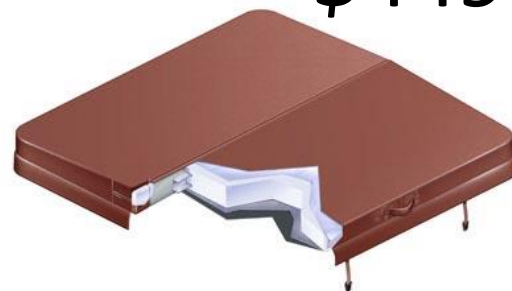

THERMOSHIELD PREMIER XL ★★★★★

5" x 3" TAPER 2LB FOAM R-19

- 6 MIL VAPOR BARRIER/ HEAT SEALED WRAP
- 28OZ PREMIUM MARINE GRADE VINYL
- MESH UNDERSIDE (BREATHES EASIER)
- (2) RUBBER GRIP HANDLES
- (4) ADJUSTABLE LOCKING TIE DOWNS
- STEEL C-CHANNEL REINFORCEMENTS

$449