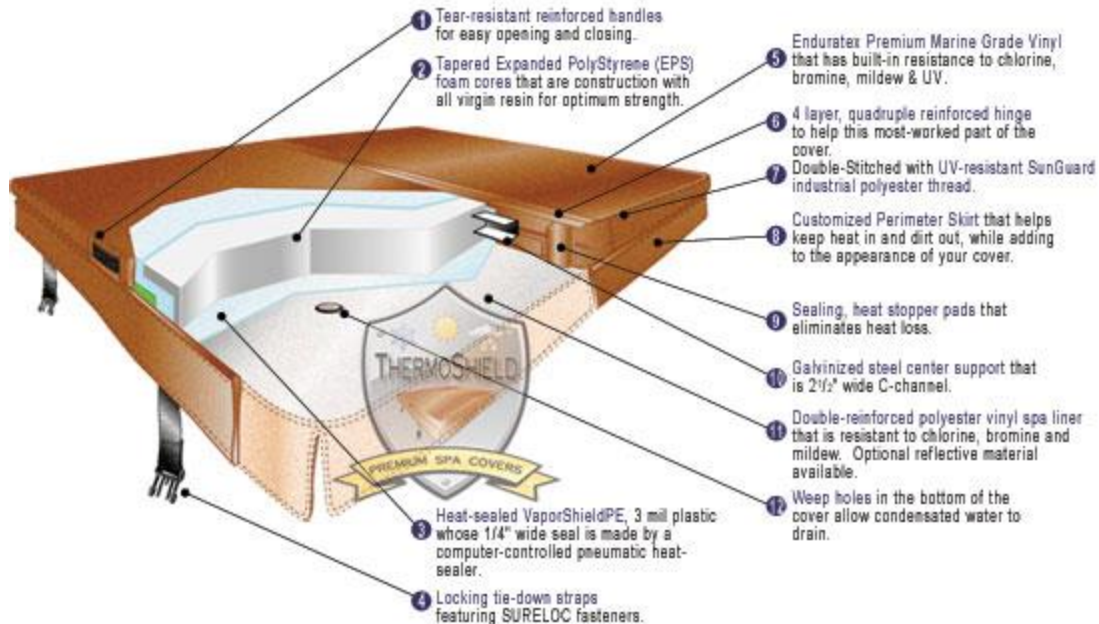

WHY CHOOSE THERMOSHIELD?

WE DELIVER!