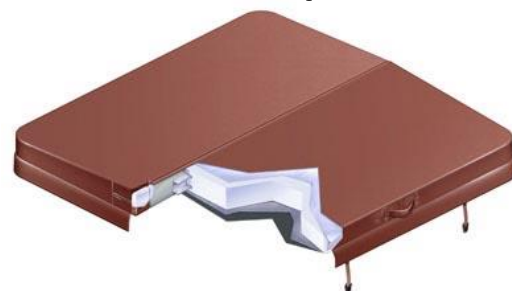

## THERMOSHIELD SPA COVERS

### THERMOSHIELD CLASSIC ★★★★★

4" x 2" Taper 1LB FOAM R-14

- 3 MIL VAPOR BARRIER/ HEAT SEALED WRAP
- 28OZ PREMIUM MARINE GRADE VINYL
- MESH UNDERSIDE (BREATHES EASIER)
- (2) WEBBING HANDLES
- (4) LOCKING TIE DOWNS 11' LONG
- STEEL C-CHANNEL REINFORCEMENTS

### THERMOSHIELD PREMIER ★★★★★

4" x 2" TAPER 2LB FOAM R-17

- 6 MIL VAPOR BARRIER/ HEAT SEALED WRAP
- 28OZ PREMIUM MARINE GRADE VINYL
- MESH UNDERSIDE (BREATHES EASIER)
- (2) RUBBER GRIP HANDLES
- (4) ADJUSTABLE LOCKING TIE DOWNS
- STEEL C-CHANNEL REINFORCEMENTS